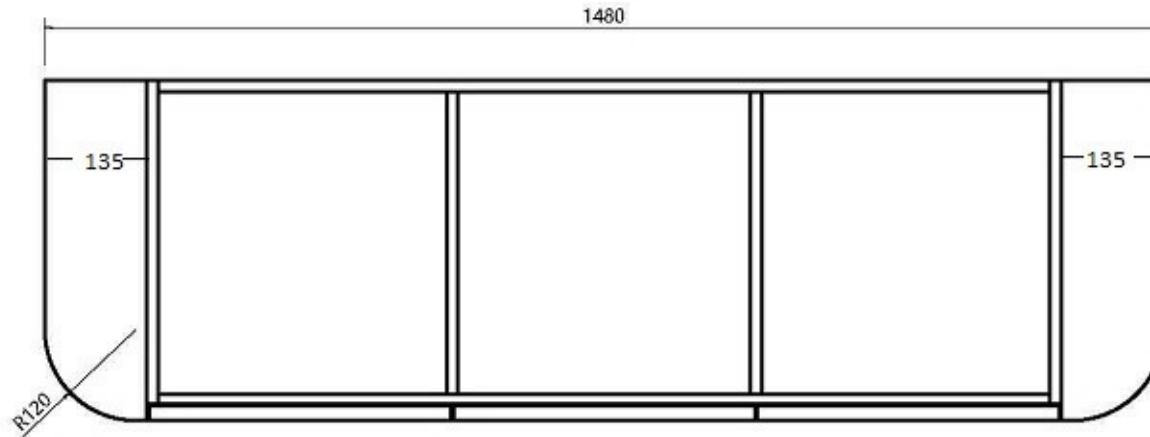

Ledin
AUSTRALIA

1500 HORIZON CAB
BENCH TOP 1500 X 460