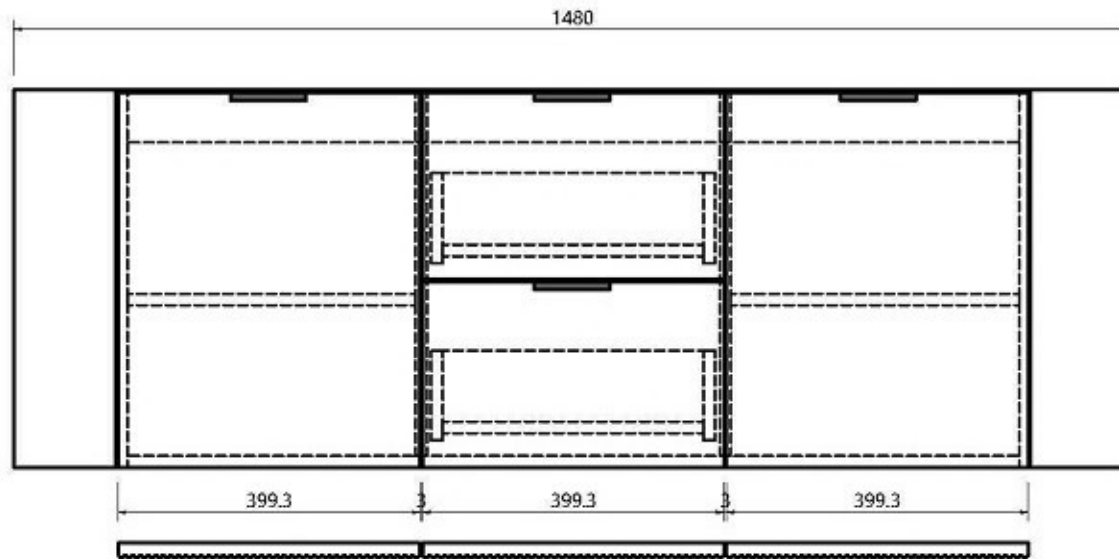

Ledin
AUSTRALIA

1500 HORIZON CAB
BENCH TOP 1500 X 460